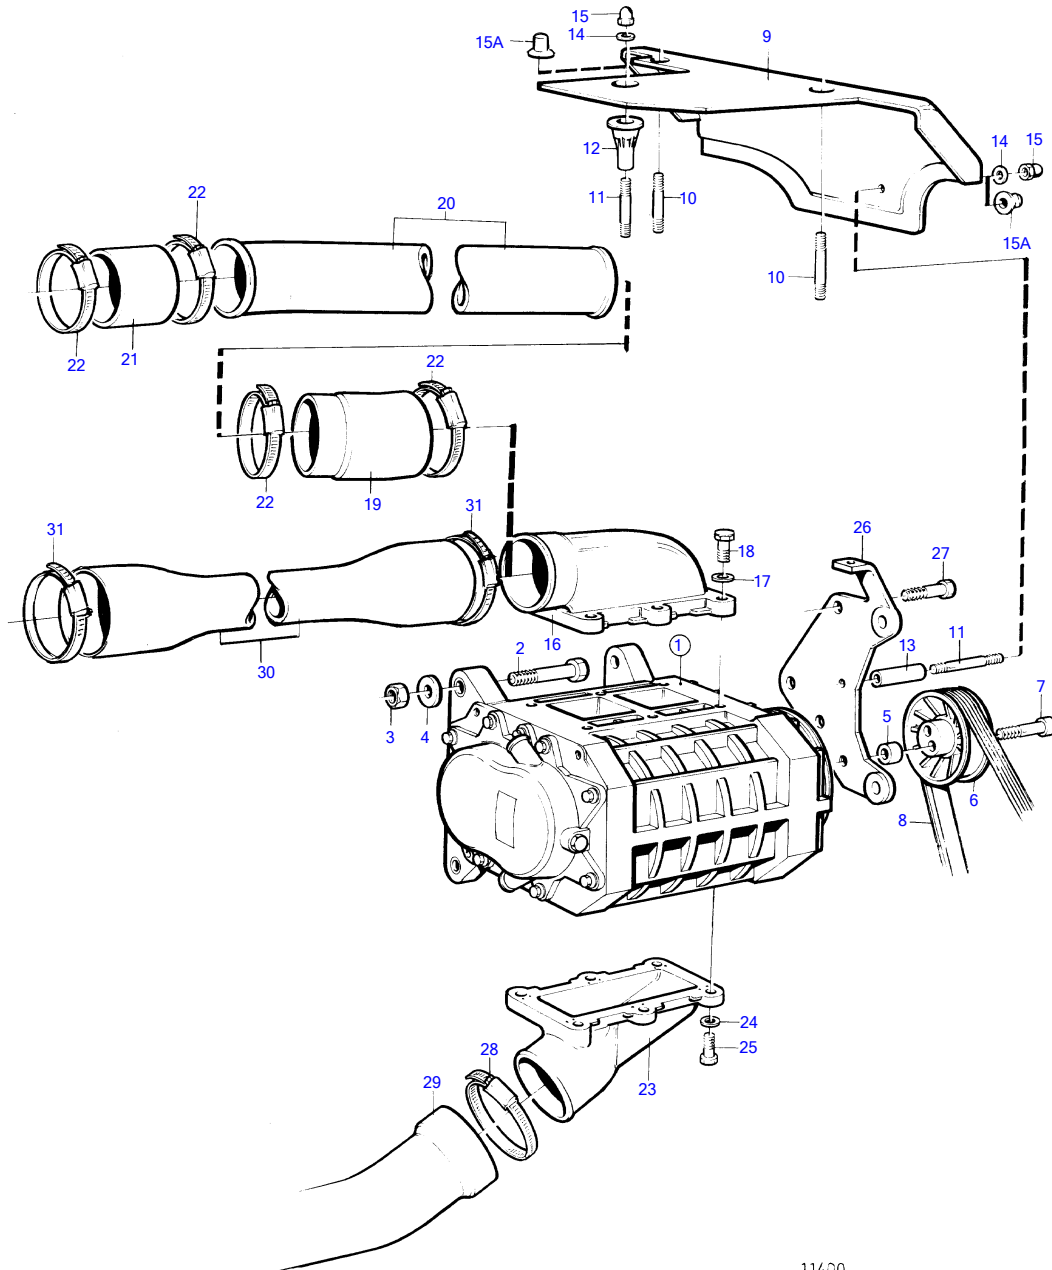

KAD42A, KAMD42A

11400

KAD42A, KAMD42A

REF	PART NO.	QTY	DESCRIPTION	SEE SEC.	NOTES
1	860360	1	Compressor		
			.	20703	
2	965220	4	Flange screw		
3	971098	4	Flange lock nut		
4	960148	4	Washer		
5	849845	1	Spacer sleeve		
6	855507	1	Tension pulley		
7	959245	1	Hex. socket screw		
8	860388	1	Drive belt	20705	
9	860778	1	Belt protector		
10	953031	2	Stud		
11	968975	2	Stud		
12	860818	1	Spacer		
13	833244	1	Spacer sleeve		
14	955893	4	Washer		Early type
15	968458	4	Flange cap nut		Early type
15A	861019	4	Lock plug		
16	860398	1	Connection pipe		
17	955893	6	Washer		
18	946934	6	Flange screw		
19	860922	1	Hose		Early type
20	860514	1	Tube		Early type
21	860515	1	Hose		Early type
22	961674	4	Hose clamp		
23	860400	1	Connection pipe		
24	955893	6	Washer		
25	946934	5	Flange screw		L=20mm
	968873	1	Screw		L=35mm
26	860371	1	Bracket		
27	946329	3	Flange screw		
28	853012	1	Hose clamp		
29	860389	1	Hose		Air filter-Compressor
30	861017	1	Pneumatic hose		Late type
31	961674	2	Hose clamp		

7745930-26-20702

11400

Upd:2011-03-18

KAD42A, KAMD42A, DP-D, HS1A, MS5B

VOLVO
PENTA